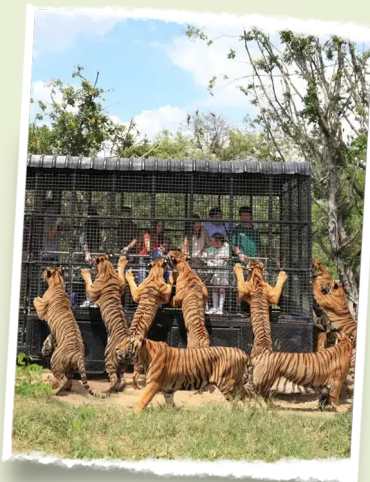

SAFARI WORLD 1 DAY TOUR

Starting form ~~2,500~~

2,091 THB
/Pax

ITINERARY

7.30-8.00 A.M. PICK UP AT HOTEL.

09.00 A.M.

ARRIVE TO SAFARI PARK - ONLY DRIVE THROUGH OPEN AIR ZOO IN THE HEART OF BANGKOK THAT HOUSE A VARIETY OF RARE AND ENDANGERED SPECIES FROM EVERY PART OF THE WORLD WITHIN A FREE LIVING NATURAL ENVIRONMENT.

10.00 A.M.

BE IMPRESSED MANY SHOW - ORANGUTAN SHOW, ELEPHANT SHOW, SPY WAR SHOW.

1.30 P.M.

DOLPHIN SHOW, SEA LION SHOW, AND COWBOY STUNT SHOW.

4.00 P.M.

DEPART FROM SAFARI WORLD TO HOTEL.

(ANY SHOW WILL BE CHANGEABLE WITHOUT NOTICE).

**OPTIONAL TOUR (PAY EXTRA)
JUNGLE CRUISE**

**Inclusive
Safari Park
Marine Park
Lunch**

Contact us

info@zenquestthailand.com

081-9099463

+6681-909-9463

LINE

zenquesttravel