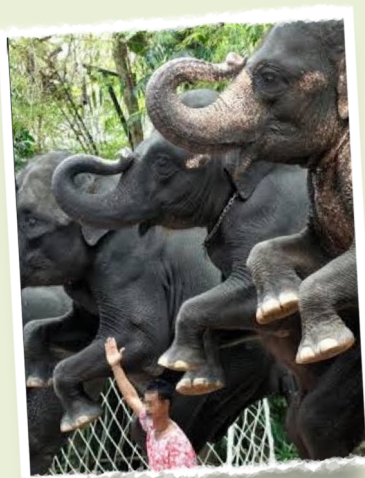

SAFARI WORLD 1 DAY TOUR

Starting form ~~2,500~~

2,091 THB
/Pax

ITINERARY

7.30-8.00 A.M. PICK UP AT HOTEL.

09.00 A.M.

ARRIVE TO SAFARI PARK - ONLY DRIVE THROUGH OPEN AIR ZOO IN THE HEART OF BANGKOK THAT HOUSE A VARIETY OF RARE AND ENDANGERED SPECIES FROM EVERY PART OF THE WORLD WITHIN A FREE LIVING NATURAL ENVIRONMENT.

10.00 A.M.

BE IMPRESSED MANY SHOW - ORANGUTAN SHOW, ELEPHANT SHOW, SPY WAR SHOW.

1.30 P.M.

DOLPHIN SHOW, SEA LION SHOW, AND COWBOY STUNT SHOW.

4.00 P.M.

DEPART FROM SAFARI WORLD TO HOTEL.

(ANY SHOW WILL BE CHANGEABLE WITHOUT NOTICE).

**OPTIONAL TOUR (PAY EXTRA)
JUNGLE CRUISE**

**Inclusive
Safari Park
Marine Park
Lunch**

Contact us

info@zenquestthailand.com

081-9099463

+6681-909-9463

LINE

zenquesttravel